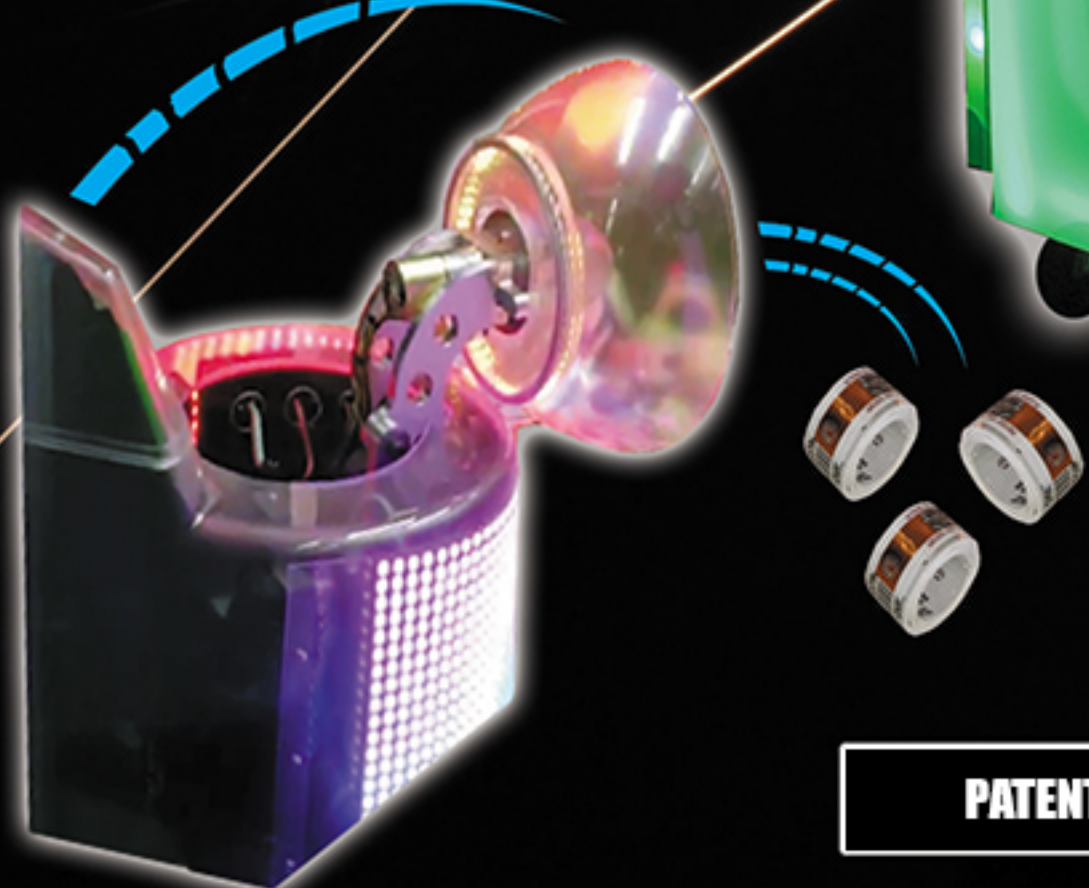

SMART INDUSTRIES

THE ORIGINAL

TICKET TIME® RELOAD EXTREME® RX

Everything you love about Ticket Time® plus exciting new features.

Optional video monitor adds to the excitement with **animated screens** and **sound effects!**

Programmable LED grid on the ReLoad bowl/stand displays different messages!

Unique spinning bowl scans ticket rolls quickly, puts the values on a player's card and dumps the rolls back into the game with the **Auto ReLoad system.**

No more manual re-loading ticket rolls! Operators save time and players keep playing.